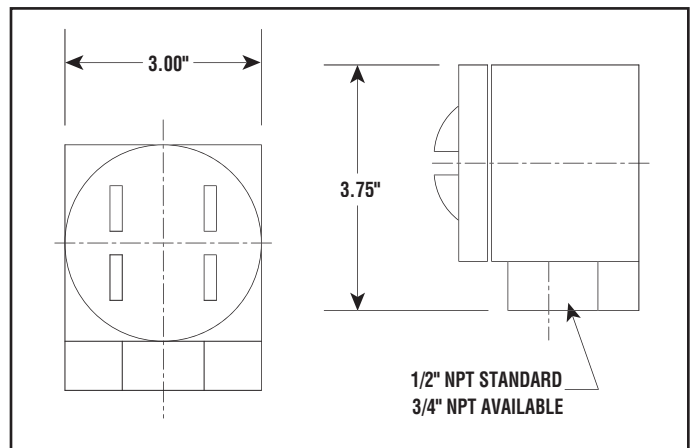

Over-the-Side Immersion Heaters

Terminal Enclosure Dimensions

Style A — Dimensions (Inches) GS, GT, GS3, GT3

Style B — Dimensions (Inches) PTH, PTHT

Style C — Dimensions (Inches) PTFE, TPR, TPF

Style D — Dimensions (Inches) GSV3, GTV3, GSL3, GTL3, GSL, GTL

Style E — Dimensions (Inches) GTFL 3

Style F — Dimensions (Inches) GTF6