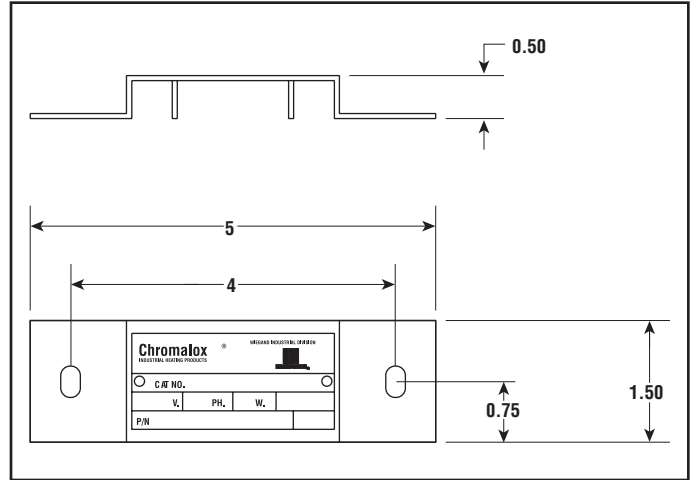

Over-the-Side Immersion Heaters

Terminal Enclosure Dimensions

Style A — Dimensions (Inches) GS, GT, GS3, GT3

Style B — Dimensions (Inches) PTH, PTHT

Style C — Dimensions (Inches) PTFE, TPR, TPF

Style D — Dimensions (Inches) GSV3, GTV3, GSL3, GTL3, GSL, GTL

Style E — Dimensions (Inches) GTFL 3

Style F — Dimensions (Inches) GTF6