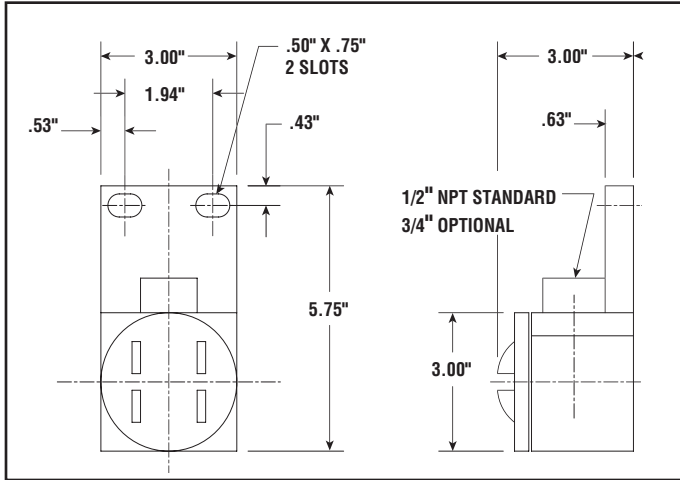

Over-the-Side Immersion Heaters

Terminal Enclosure Dimensions

Style A — Dimensions (Inches) GS, GT, GS3, GT3

Style B — Dimensions (Inches) PTH, PTHT

Style C — Dimensions (Inches) PTFE, TPR, TPF

Style D — Dimensions (Inches) GSV3, GTV3, GSL3, GTL3, GSL, GTL

Style E — Dimensions (Inches) GTFL 3

Style F — Dimensions (Inches) GTF6