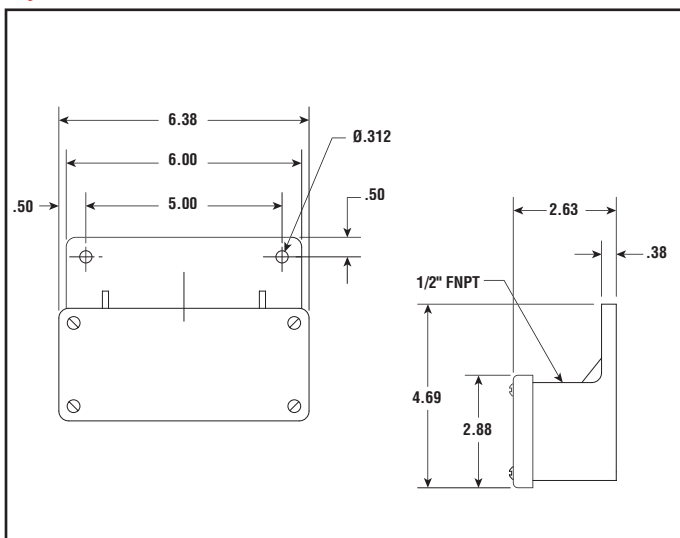

Over-the-Side Immersion Heaters

Terminal Enclosure Dimensions

Style A — Dimensions (Inches) GS, GT, GS3, GT3

Style B — Dimensions (Inches) PTH, PTHT

Style C — Dimensions (Inches) PTFE, TPR, TPF

Style D — Dimensions (Inches) GSV3, GTV3, GSL3, GTL3, GSL, GTL

Style E — Dimensions (Inches) GTFL 3

Style F — Dimensions (Inches) GTF6