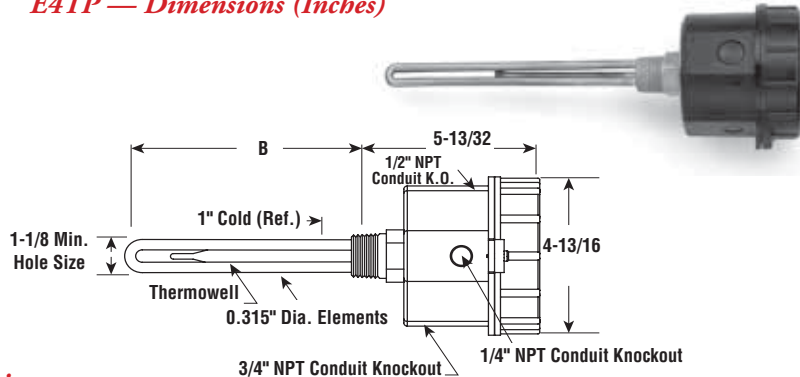

### Process Water Applications

- 1" NPT Stainless Steel Passivated Screw Plug
- Stainless Steel Passivated Element
- High Watt Density (64 - 86 W/in<sup>2</sup>)
- 0.75 - 3 kW
- Without Thermostat
- 120 and 240 Volt, Single Phase
- General Purpose, Moisture Resistant/Explosion Resistant Terminal Enclosure or Moisture Resistant

*E1 — Dimensions (Inches)*

*E2 — Dimensions (Inches)*

*E4TP — Dimensions (Inches)*