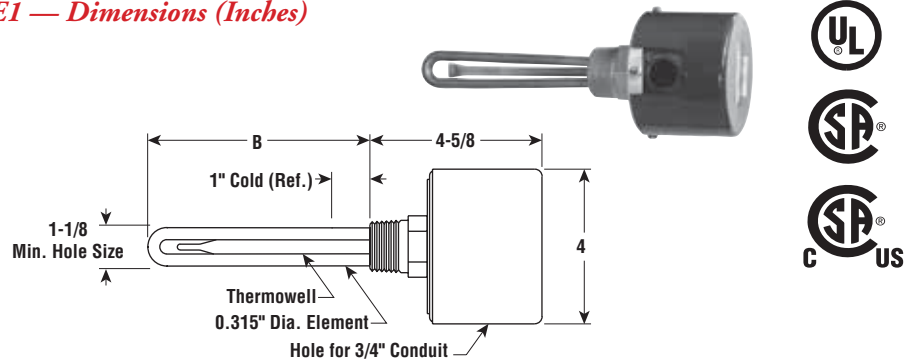

### Process Water Applications

- 1" NPT Stainless Steel Passivated Screw Plug
- Stainless Steel Passivated Element
- High Watt Density (64 - 86 W/in<sup>2</sup>)
- 0.75 - 3 kW
- Without Thermostat
- 120 and 240 Volt, Single Phase
- General Purpose, Moisture Resistant/Explosion Resistant Terminal Enclosure or Moisture Resistant

*E1 — Dimensions (Inches)*

*E2 — Dimensions (Inches)*

*E4TP — Dimensions (Inches)*