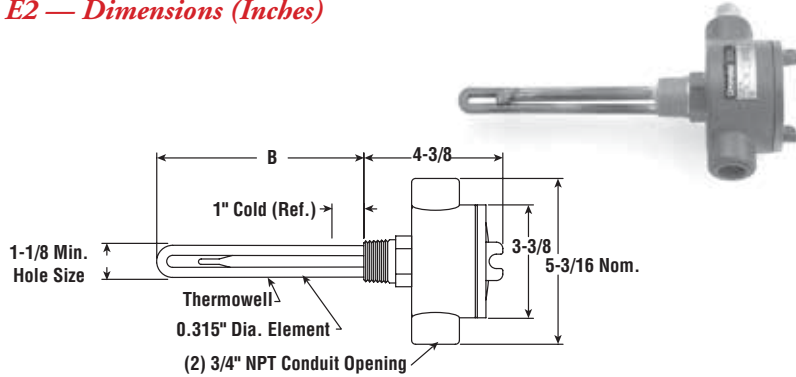

### Process Water Applications

- 1" NPT Stainless Steel Passivated Screw Plug
- Stainless Steel Passivated Element
- High Watt Density (64 - 86 W/in<sup>2</sup>)
- 0.75 - 3 kW
- Without Thermostat
- 120 and 240 Volt, Single Phase
- General Purpose, Moisture Resistant/Explosion Resistant Terminal Enclosure or Moisture Resistant

*E1 — Dimensions (Inches)*

*E2 — Dimensions (Inches)*

*E4TP — Dimensions (Inches)*