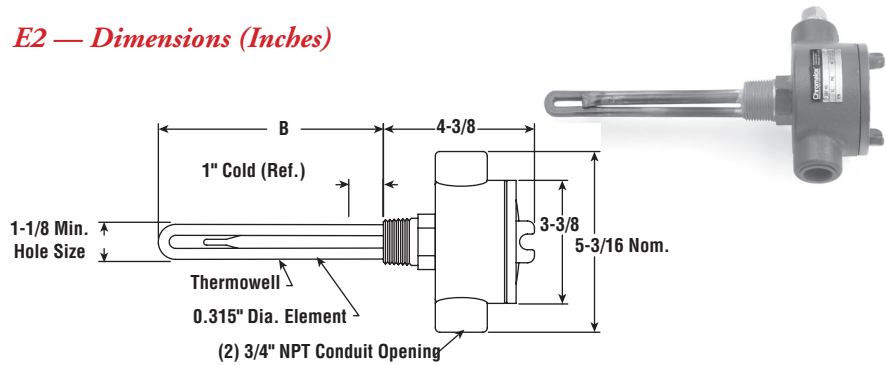

Immersion

MT

Clean Water Applications

- 1" NPT Brass Screw Plug
- Copper Sheath Element
- High Watt Density (64 - 86 W/in²)
- 0.75 - 3 kW
- Without Thermostat
- 120 and 240 Volt, Single Phase
- General Purpose, Moisture Resistant/Explosion Resistant Terminal Enclosure, or Moisture Resistant

E1 — Dimensions (Inches)

E2 — Dimensions (Inches)

E4TP — Dimensions (Inches)

Specifications and Ordering Information

						E1 General Purpose ¹				E2 Moisture Resistant/ Explosion Resistant ²				E4 Moisture Resistant			
kW	Volts	Phase	W/in ²	No. Elem.	DIM B (In.)	Model	Stock	PCN	Wt. (Lbs.)	Model	Stock	PCN	Wt. (Lbs.)	Model	Stock	PCN	Wt. (Lbs.)
0.75	120	1	64	1	6-5/16	MT-750	AS	036281	2	MT-750E2	NS	036425	5	MT-750E4TP	NS	060003	2
0.75	240	1	64	1	6-5/16	MT-750	AS	036290	2	MT-750E2	NS	036433	5	MT-750E4TP	NS	060011	2
1	120	1	85	1	6-5/16	MT-1000	AS	036302	2	MT-1000E2	NS	036441	5	MT-1000E4TP	NS	060020	2
1	240	1	85	1	6-5/16	MT-1000	AS	036310	2	MT-1000E2	NS	036450	5	MT-1000E4TP	NS	060038	2
1.25	120	1	83	1	8-1/16	MT-1250	AS	036329	2	MT-1250E2	NS	036468	5	MT-1250E4TP	NS	060046	2
1.25	240	1	83	1	8-1/16	MT-1250	AS	036337	2	MT-1250E2	NS	036476	5	MT-1250E4TP	NS	060054	2
1.5	120	1	86	1	9-1/4	MT-1500	AS	036345	2	MT-1500E2	NS	036484	5	MT-1500E4TP	NS	060062	2
1.5	240	1	86	1	9-1/4	MT-1500	AS	036353	2	MT-1500E2	NS	036492	5	MT-1500E4TP	NS	060070	2
2	120	1	83	1	12-1/4	MT-2000	AS	036361	2	MT-2000E2	NS	036505	5	MT-2000E4TP	NS	060089	2
2	240	1	83	1	12-1/4	MT-2000	AS	036370	2	MT-2000E2	NS	036513	5	MT-2000E4TP	NS	060097	2
2.5	120	1	79	1	16-1/4	MT-2500	AS	036388	2	MT-2500E2	NS	036521	5	MT-2500E4TP	NS	060100	2
2.5	240	1	79	1	16-1/4	MT-2500	AS	036396	2	MT-2500E2	NS	036530	5	MT-2500E4TP	NS	060118	2
3	120	1	78	1	19-7/8	MT-3000	AS	036409	3	MT-3000E2	NS	036548	6	MT-3000E4TP	NS	060126	3
3	240	1	78	1	19-7/8	MT-3000	AS	036417	3	MT-3000E2	NS	036556	6	MT-3000E4TP	NS	060134	3