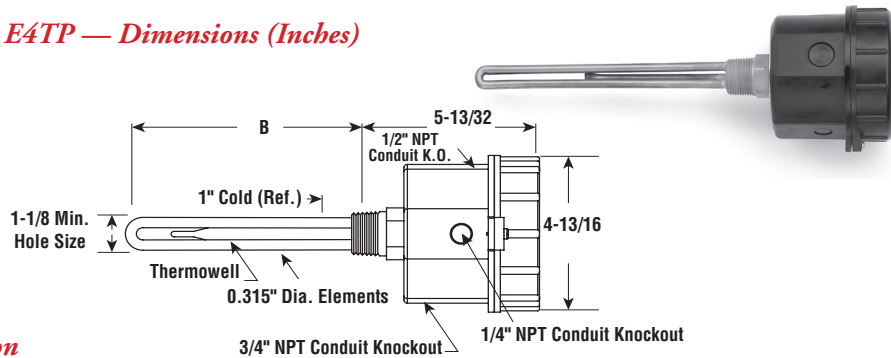

Immersion

MT

Clean Water Applications

- 1" NPT Brass Screw Plug
- Copper Sheath Element
- High Watt Density (64 - 86 W/in²)
- 0.75 - 3 kW
- Without Thermostat
- 120 and 240 Volt, Single Phase
- General Purpose, Moisture Resistant/Explosion Resistant Terminal Enclosure, or Moisture Resistant

E1 — Dimensions (Inches)

E2 — Dimensions (Inches)

E4TP — Dimensions (Inches)

Specifications and Ordering Information

						E1 General Purpose ¹				E2 Moisture Resistant/ Explosion Resistant ²				E4 Moisture Resistant			
kW	Volts	Phase	W/in ²	No. Elem.	DIM B (In.)	Model	Stock	PCN	Wt. (Lbs.)	Model	Stock	PCN	Wt. (Lbs.)	Model	Stock	PCN	Wt. (Lbs.)
0.75	120	1	64	1	6-5/16	MT-750	AS	036281	2	MT-750E2	NS	036425	5	MT-750E4TP	NS	060003	2
0.75	240	1	64	1	6-5/16	MT-750	AS	036290	2	MT-750E2	NS	036433	5	MT-750E4TP	NS	060011	2
1	120	1	85	1	6-5/16	MT-1000	AS	036302	2	MT-1000E2	NS	036441	5	MT-1000E4TP	NS	060020	2
1	240	1	85	1	6-5/16	MT-1000	AS	036310	2	MT-1000E2	NS	036450	5	MT-1000E4TP	NS	060038	2
1.25	120	1	83	1	8-1/16	MT-1250	AS	036329	2	MT-1250E2	NS	036468	5	MT-1250E4TP	NS	060046	2
1.25	240	1	83	1	8-1/16	MT-1250	AS	036337	2	MT-1250E2	NS	036476	5	MT-1250E4TP	NS	060054	2
1.5	120	1	86	1	9-1/4	MT-1500	AS	036345	2	MT-1500E2	NS	036484	5	MT-1500E4TP	NS	060062	2
1.5	240	1	86	1	9-1/4	MT-1500	AS	036353	2	MT-1500E2	NS	036492	5	MT-1500E4TP	NS	060070	2
2	120	1	83	1	12-1/4	MT-2000	AS	036361	2	MT-2000E2	NS	036505	5	MT-2000E4TP	NS	060089	2
2	240	1	83	1	12-1/4	MT-2000	AS	036370	2	MT-2000E2	NS	036513	5	MT-2000E4TP	NS	060097	2
2.5	120	1	79	1	16-1/4	MT-2500	AS	036388	2	MT-2500E2	NS	036521	5	MT-2500E4TP	NS	060100	2
2.5	240	1	79	1	16-1/4	MT-2500	AS	036396	2	MT-2500E2	NS	036530	5	MT-2500E4TP	NS	060118	2
3	120	1	78	1	19-7/8	MT-3000	AS	036409	3	MT-3000E2	NS	036548	6	MT-3000E4TP	NS	060126	3
3	240	1	78	1	19-7/8	MT-3000	AS	036417	3	MT-3000E2	NS	036556	6	MT-3000E4TP	NS	060134	3