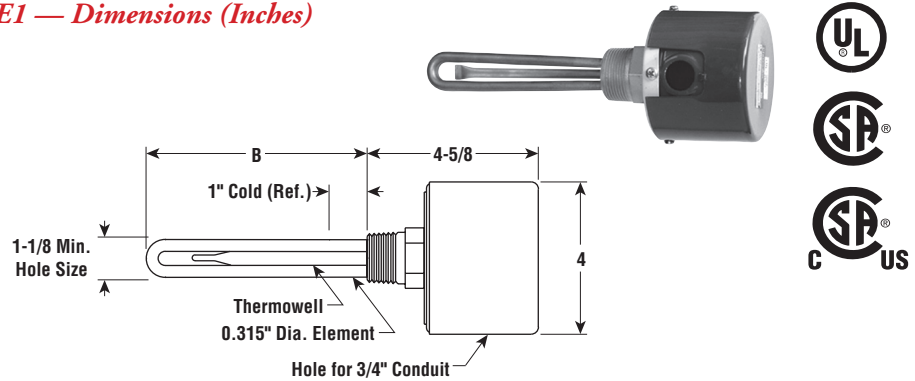

Immersion

MT

Clean Water Applications

- 1" NPT Brass Screw Plug
- Copper Sheath Element
- High Watt Density (64 - 86 W/in²)
- 0.75 - 3 kW
- Without Thermostat
- 120 and 240 Volt, Single Phase
- General Purpose, Moisture Resistant/Explosion Resistant Terminal Enclosure, or Moisture Resistant

E1 — Dimensions (Inches)

E2 — Dimensions (Inches)

E4TP — Dimensions (Inches)

Specifications and Ordering Information

						E1 General Purpose ¹				E2 Moisture Resistant/ Explosion Resistant ²				E4 Moisture Resistant			
kW	Volts	Phase	W/in ²	No. Elem.	DIM B (In.)	Model	Stock	PCN	Wt. (Lbs.)	Model	Stock	PCN	Wt. (Lbs.)	Model	Stock	PCN	Wt. (Lbs.)
0.75	120	1	64	1	6-5/16	MT-750	AS	036281	2	MT-750E2	NS	036425	5	MT-750E4TP	NS	060003	2
0.75	240	1	64	1	6-5/16	MT-750	AS	036290	2	MT-750E2	NS	036433	5	MT-750E4TP	NS	060011	2
1	120	1	85	1	6-5/16	MT-1000	AS	036302	2	MT-1000E2	NS	036441	5	MT-1000E4TP	NS	060020	2
1	240	1	85	1	6-5/16	MT-1000	AS	036310	2	MT-1000E2	NS	036450	5	MT-1000E4TP	NS	060038	2
1.25	120	1	83	1	8-1/16	MT-1250	AS	036329	2	MT-1250E2	NS	036468	5	MT-1250E4TP	NS	060046	2
1.25	240	1	83	1	8-1/16	MT-1250	AS	036337	2	MT-1250E2	NS	036476	5	MT-1250E4TP	NS	060054	2
1.5	120	1	86	1	9-1/4	MT-1500	AS	036345	2	MT-1500E2	NS	036484	5	MT-1500E4TP	NS	060062	2
1.5	240	1	86	1	9-1/4	MT-1500	AS	036353	2	MT-1500E2	NS	036492	5	MT-1500E4TP	NS	060070	2
2	120	1	83	1	12-1/4	MT-2000	AS	036361	2	MT-2000E2	NS	036505	5	MT-2000E4TP	NS	060089	2
2	240	1	83	1	12-1/4	MT-2000	AS	036370	2	MT-2000E2	NS	036513	5	MT-2000E4TP	NS	060097	2
2.5	120	1	79	1	16-1/4	MT-2500	AS	036388	2	MT-2500E2	NS	036521	5	MT-2500E4TP	NS	060100	2
2.5	240	1	79	1	16-1/4	MT-2500	AS	036396	2	MT-2500E2	NS	036530	5	MT-2500E4TP	NS	060118	2
3	120	1	78	1	19-7/8	MT-3000	AS	036409	3	MT-3000E2	NS	036548	6	MT-3000E4TP	NS	060126	3
3	240	1	78	1	19-7/8	MT-3000	AS	036417	3	MT-3000E2	NS	036556	6	MT-3000E4TP	NS	060134	3