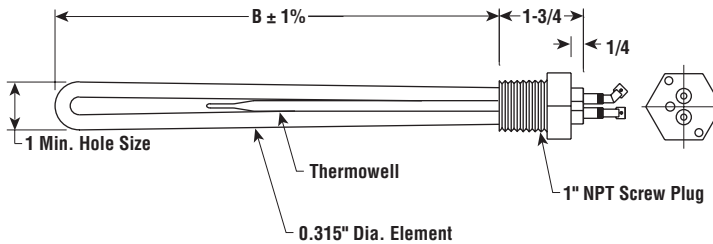

### Small Tank Applications

- 1" NPT Brass or Passivated Stainless Steel Screw Plug
- Copper or Stainless Steel Passivated Sheath Element
- 43 - 86 W/In<sup>2</sup>
- 350 - 3,000 Watts
- 120 and 240 Volt, Single Phase
- Without Terminal Cover
- Thermowell

#### Dimensions (Inches)