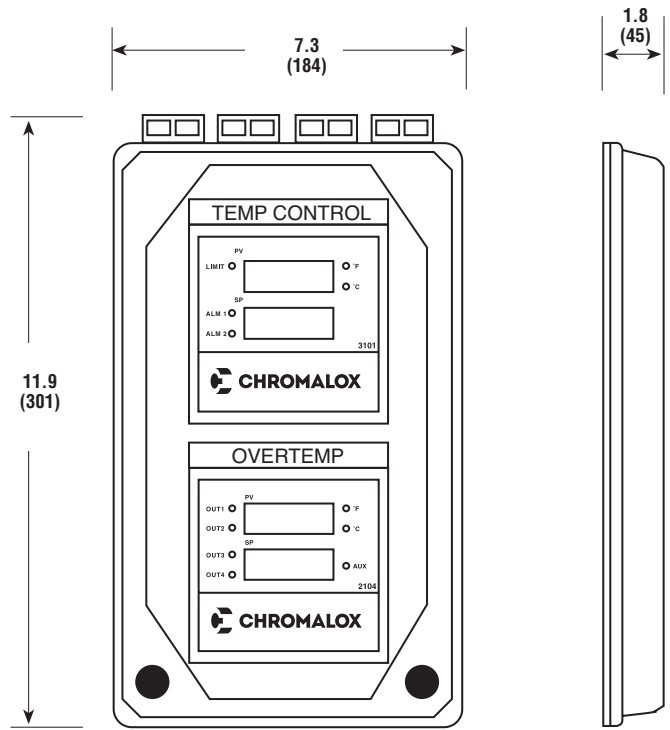

Super Splash Guard Instrument Cover Model 0076-12034

NEMA 4 Protection

Protects Two 1/4 DIN Panel
Mounted Instruments Against:

- Mechanical Damage
- Unauthorized Operation
- Dust and Splashwater

Dimensions

Front View

Side View

All Dimensions in Inches (mm)

Note: Controllers not included.

Features

- High impact strength, high temperature plastic
- Heat Resistant up to 266°F (130°C)
- NEMA 4 Protection
- Supplied with 2 keys

Ordering Information

Description	Part Number	PCN
Splash-Guard	0076-12034	321939