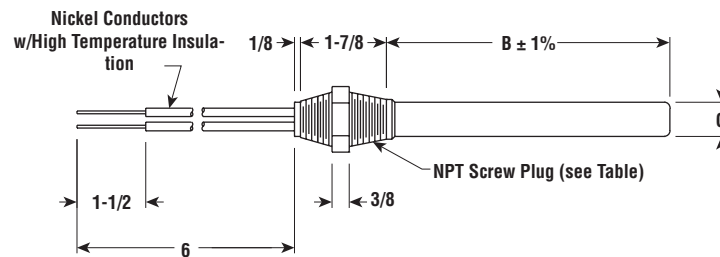

Dimensions (Inches)

Applications

- Water Heating
- Mild Corrosive Solution Heating (type RIN)
- Light Weight Oil Heating (type RINO)

Specifications and Ordering Information

Watts	Volts	Phase	W/in²	Dimensions (In.)		Pipe Thd.	Model	Stock	PCN	Wt. (Lbs.)
				B	C					
RIN — INCOLOY® Sheath Element — Brass Screw Plug										
100	120	1	30	1-3/4	5/8	1/2	RIN-10	S	253323	3
250	120	1	35	3-3/4	5/8	1/2	RIN-25	S	253331	4.5
250	240	1	35	3-3/4	5/8	1/2	RIN-25	NS	253340	4.5
500	120	1	40	8	5/8	1/2	RIN-50	S	253358	10
500	240	1	40	8	5/8	1/2	RIN-50	NS	253366	10
750	120	1	40	12	5/8	1/2	RIN-75	NS	253374	14
750	240	1	40	12	5/8	1/2	RIN-75	NS	253382	14
300	120	1	25	5	3/4	3/4	RIN-130	NS	283390	8
300	240	1	25	5	3/4	3/4	RIN-130	NS	253403	8
500	120	1	30	6-1/2	3/4	3/4	RIN-150	NS	253411	9
500	240	1	30	6-1/2	3/4	3/4	RIN-150	NS	253420	9
750	120	1	30	10-3/4	3/4	3/4	RIN-175	NS	253438	13
750	240	1	30	10-3/4	3/4	3/4	RIN-175	NS	253446	13
1,000	120	1	30	13-3/4	3/4	3/4	RIN-1100	NS	253454	15
1,000	240	1	30	13-3/4	3/4	3/4	RIN-1100	S	253462	15
RINO — Stainless Steel Sheath Element — Steel Screw Plug										
150	120	1	20	3-3/4	5/8	1/2	RINO-15	S	253470	4
150	240	1	20	3-3/4	5/8	1/2	RINO-15	S	253489	4
300	120	1	25	8	5/8	1/2	RINO-30	S	253497	10
300	240	1	25	8	5/8	1/2	RINO-30	S	253500	10
500	120	1	25	12	5/8	1/2	RINO-50	S	253518	14
500	240	1	25	12	5/8	1/2	RINO-50	NS	253526	14
200	120	1	17	5	3/4	3/4	RINO-120	S	253534	8
200	240	1	17	5	3/4	3/4	RINO-120	S	253542	8
300	120	1	18	6-1/2	3/4	3/4	RINO-130	S	253550	9
300	240	1	18	6-1/2	3/4	3/4	RINO-130	S	253569	9
500	120	1	20	10-3/4	3/4	3/4	RINO-150	S	253577	13
500	240	1	20	10-3/4	3/4	3/4	RINO-150	S	253585	13
600	120	1	18	13-3/4	3/4	3/4	RINO-160	S	253593	15
600	240	1	18	13-3/4	3/4	3/4	RINO-160	NS	253606	15

Stock Status: S = stock NS = non-stock

To Order—Specify model, volts, phase, watts, PCN and quantity.

"Under the U.S. Federal Safe Drinking Water Act, it is unlawful to install or use this product in any service that comes into contact with water for human consumption (including drinking, food or beverage preparation, hand washing, or teeth brushing). This product is intended exclusively for use in non-potable service."