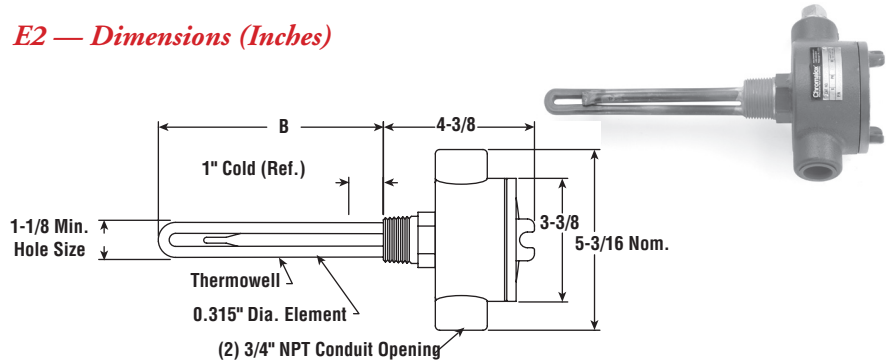

Immersion

MT

Clean Water Applications

- 1" NPT Brass Screw Plug
- Copper Sheath Element
- High Watt Density (64 - 86 W/in²)
- 0.75 - 3 kW
- Without Thermostat
- 120 and 240 Volt, Single Phase
- General Purpose, Moisture Resistant/Explosion Resistant Terminal Enclosure, or Moisture Resistant

E1 — Dimensions (Inches)

E2 — Dimensions (Inches)

E4TP — Dimensions (Inches)

Specifications and Ordering Information

						E1 General Purpose ¹				E2 Moisture Resistant/ Explosion Resistant ²				E4 Moisture Resistant			
kW	Volts	Phase	W/in ²	No. Elem.	DIM B (In.)	Model	Stock	PCN	Wt. (Lbs.)	Model	Stock	PCN	Wt. (Lbs.)	Model	Stock	PCN	Wt. (Lbs.)
0.75	120	1	64	1	6-5/16	MT-750	AS	036281	2	MT-750E2	NS	036425	5	MT-750E4TP	NS	060003	2
0.75	240	1	64	1	6-5/16	MT-750	AS	036290	2	MT-750E2	NS	036433	5	MT-750E4TP	NS	060011	2
1	120	1	85	1	6-5/16	MT-1000	AS	036302	2	MT-1000E2	NS	036441	5	MT-1000E4TP	NS	060020	2
1	240	1	85	1	6-5/16	MT-1000	AS	036310	2	MT-1000E2	NS	036450	5	MT-1000E4TP	NS	060038	2
1.25	120	1	83	1	8-1/16	MT-1250	AS	036329	2	MT-1250E2	NS	036468	5	MT-1250E4TP	NS	060046	2
1.25	240	1	83	1	8-1/16	MT-1250	AS	036337	2	MT-1250E2	NS	036476	5	MT-1250E4TP	NS	060054	2
1.5	120	1	86	1	9-1/4	MT-1500	AS	036345	2	MT-1500E2	NS	036484	5	MT-1500E4TP	NS	060062	2
1.5	240	1	86	1	9-1/4	MT-1500	AS	036353	2	MT-1500E2	NS	036492	5	MT-1500E4TP	NS	060070	2
2	120	1	83	1	12-1/4	MT-2000	AS	036361	2	MT-2000E2	NS	036505	5	MT-2000E4TP	NS	060089	2
2	240	1	83	1	12-1/4	MT-2000	AS	036370	2	MT-2000E2	NS	036513	5	MT-2000E4TP	NS	060097	2
2.5	120	1	79	1	16-1/4	MT-2500	AS	036388	2	MT-2500E2	NS	036521	5	MT-2500E4TP	NS	060100	2
2.5	240	1	79	1	16-1/4	MT-2500	AS	036396	2	MT-2500E2	NS	036530	5	MT-2500E4TP	NS	060118	2
3	120	1	78	1	19-7/8	MT-3000	AS	036409	3	MT-3000E2	NS	036548	6	MT-3000E4TP	NS	060126	3
3	240	1	78	1	19-7/8	MT-3000	AS	036417	3	MT-3000E2	NS	036556	6	MT-3000E4TP	NS	060134	3