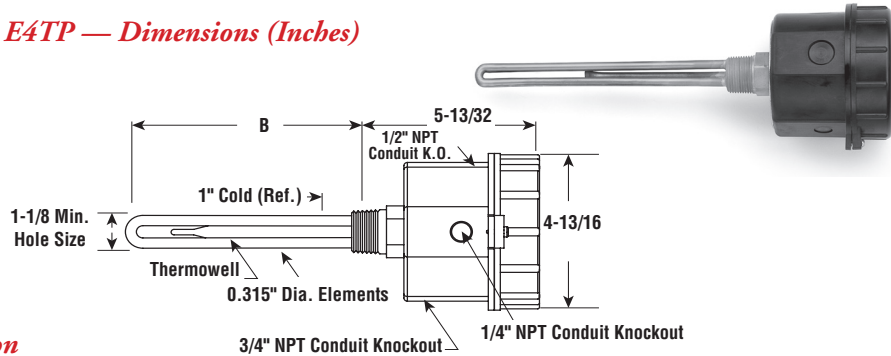

Immersion

MT

Clean Water Applications

- 1" NPT Brass Screw Plug
- Copper Sheath Element
- High Watt Density (64 - 86 W/in²)
- 0.75 - 3 kW
- Without Thermostat
- 120 and 240 Volt, Single Phase
- General Purpose, Moisture Resistant/Explosion Resistant Terminal Enclosure, or Moisture Resistant

E1 — Dimensions (Inches)

E2 — Dimensions (Inches)

E4TP — Dimensions (Inches)

Specifications and Ordering Information

						E1 General Purpose ¹				E2 Moisture Resistant/ Explosion Resistant ²				E4 Moisture Resistant			
kW	Volts	Phase	W/in ²	No. Elem.	DIM B (In.)	Model	Stock	PCN	Wt. (Lbs.)	Model	Stock	PCN	Wt. (Lbs.)	Model	Stock	PCN	Wt. (Lbs.)
0.75	120	1	64	1	6-5/16	MT-750	AS	036281	2	MT-750E2	NS	036425	5	MT-750E4TP	NS	060003	2
0.75	240	1	64	1	6-5/16	MT-750	AS	036290	2	MT-750E2	NS	036433	5	MT-750E4TP	NS	060011	2
1	120	1	85	1	6-5/16	MT-1000	AS	036302	2	MT-1000E2	NS	036441	5	MT-1000E4TP	NS	060020	2
1	240	1	85	1	6-5/16	MT-1000	AS	036310	2	MT-1000E2	NS	036450	5	MT-1000E4TP	NS	060038	2
1.25	120	1	83	1	8-1/16	MT-1250	AS	036329	2	MT-1250E2	NS	036468	5	MT-1250E4TP	NS	060046	2
1.25	240	1	83	1	8-1/16	MT-1250	AS	036337	2	MT-1250E2	NS	036476	5	MT-1250E4TP	NS	060054	2
1.5	120	1	86	1	9-1/4	MT-1500	AS	036345	2	MT-1500E2	NS	036484	5	MT-1500E4TP	NS	060062	2
1.5	240	1	86	1	9-1/4	MT-1500	AS	036353	2	MT-1500E2	NS	036492	5	MT-1500E4TP	NS	060070	2
2	120	1	83	1	12-1/4	MT-2000	AS	036361	2	MT-2000E2	NS	036505	5	MT-2000E4TP	NS	060089	2
2	240	1	83	1	12-1/4	MT-2000	AS	036370	2	MT-2000E2	NS	036513	5	MT-2000E4TP	NS	060097	2
2.5	120	1	79	1	16-1/4	MT-2500	AS	036388	2	MT-2500E2	NS	036521	5	MT-2500E4TP	NS	060100	2
2.5	240	1	79	1	16-1/4	MT-2500	AS	036396	2	MT-2500E2	NS	036530	5	MT-2500E4TP	NS	060118	2
3	120	1	78	1	19-7/8	MT-3000	AS	036409	3	MT-3000E2	NS	036548	6	MT-3000E4TP	NS	060126	3
3	240	1	78	1	19-7/8	MT-3000	AS	036417	3	MT-3000E2	NS	036556	6	MT-3000E4TP	NS	060134	3