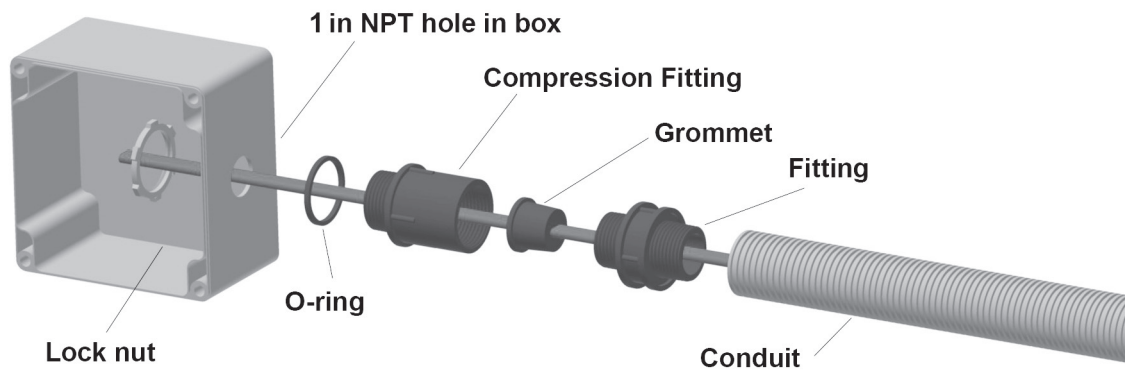

JB-C-100 Junction Box to Conduit Connection Kit

- Water –Resistant Cable Entry Into Junction Box
- Easy to Install
- Nema 4X
- Entry for One Cable into Junction Box
- 1" NPT junction box entry to 1" NPT conduit

Description

The Chromalox JB-C-100 is a NEMA 4X rated entry kit used to transition heating cable into a junction box. The kit is needed when making connections off of a pipe, tank or roof. This kit can be used for power, splice or tee connections (multiple kits needed when making splice/tee connections). The JB-C-100 can be used with SRF or SRF-RG cables for pipe, roof and gutter, grease waste flow maintenance and frost heave applications. Junction box and conduit not included.

Model	PCN
JB-C-100	387516

Note: Agency approved (CSA) NEMA 4X rated junction box with 1" NPT entry or through hole required for CSA ordinary area agency approval.