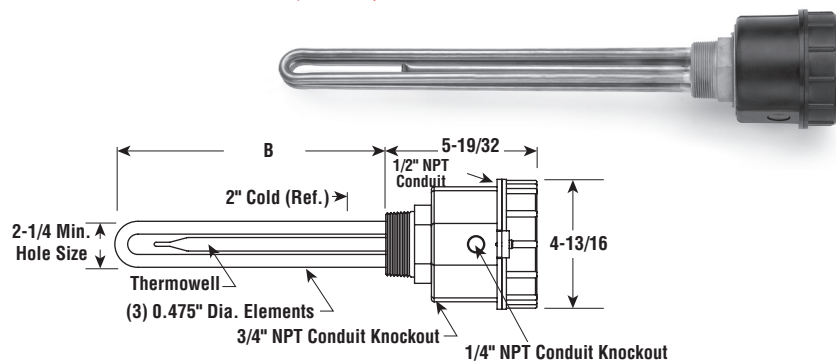

### Severely Corrosive Solution Applications

- 2" NPT Stainless Steel Screw Plug
- INCOLOY® Sheath Elements
- Low Watt Density (15 W/In<sup>2</sup>)
- 1 - 6 kW
- Without Thermostat
- 240 and 480 Volt, Three Phase
- General Purpose, Moisture Resistant/Explosion Resistant Terminal Enclosure or Moisture Resistant

E1 — Dimensions (Inches)

SCREW PLUG

E2 — Dimensions (Inches)

E4TP — Dimensions (Inches)