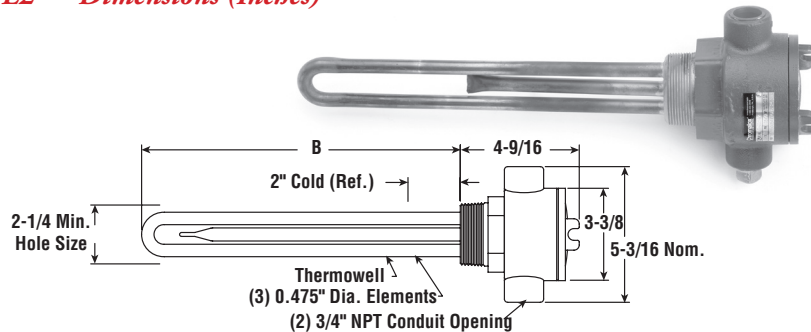

### Severely Corrosive Solution Applications

- 2" NPT Stainless Steel Screw Plug
- INCOLOY® Sheath Elements
- Low Watt Density (15 W/In<sup>2</sup>)
- 1 - 6 kW
- Without Thermostat
- 240 and 480 Volt, Three Phase
- General Purpose, Moisture Resistant/Explosion Resistant Terminal Enclosure or Moisture Resistant

E1 — Dimensions (Inches)

SCREW PLUG

E2 — Dimensions (Inches)

E4TP — Dimensions (Inches)