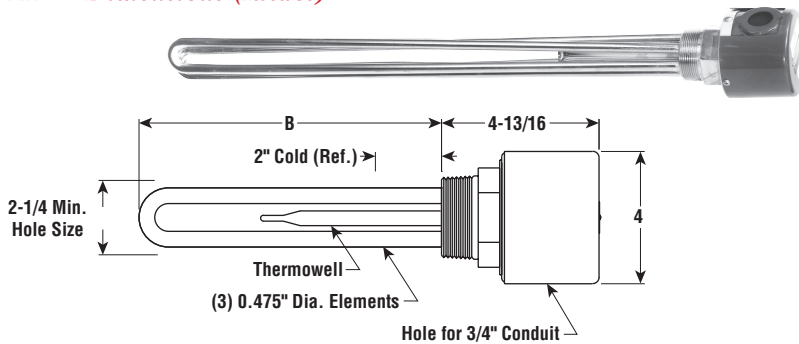

### Severely Corrosive Solution Applications

- 2" NPT Stainless Steel Screw Plug
- INCOLOY® Sheath Elements
- Low Watt Density (15 W/In<sup>2</sup>)
- 1 - 6 kW
- Without Thermostat
- 240 and 480 Volt, Three Phase
- General Purpose, Moisture Resistant/Explosion Resistant Terminal Enclosure or Moisture Resistant

E1 — Dimensions (Inches)

SCREW PLUG

E2 — Dimensions (Inches)

E4TP — Dimensions (Inches)