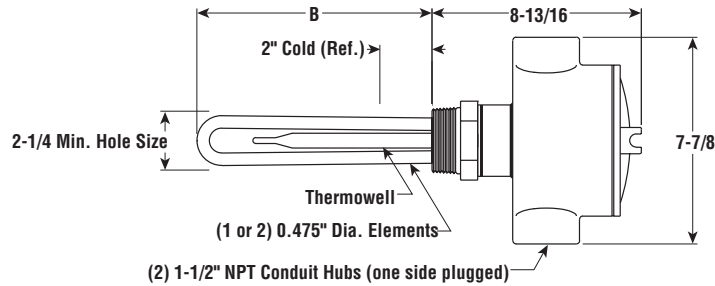

E2 — Dimensions (Inches)

FASTShip

Same-day shipping on stock item orders received before 4 pm CST.
3-day shipping on assembly-stock items.

Specifications and Ordering Information

							T2 — Temperature (60 - 250°F)			T1 — Temperature (0 - 100°F)		
kW	Volts	Phase	W/In²	No. Elem.	DIM B (In.)	Wt. (Lbs.)	Model	Stock	PCN	Model	Stock	PCN
E2 Moisture Resistant/Explosion Resistant												
1.5	120	1	48	1	12	10	ARMT-2155E2T2	NS	284787	ARMT-2155E2T1	NS	284779
1.5	208	1	48	1	12	10	ARMT-2155E2T2	NS	323280	ARMT-2155E2T1	NS	323299
1.5	240	1	48	1	12	10	ARMT-2155E2T2	NS	284816	ARMT-2155E2T1	NS	284808
2	120	1	51	2	8	10	ARMT-2205-3E2T2	NS	284832	ARMT-2205-3E2T1	NS	274773
2	208	1	51	2	8	10	ARMT-2205-3E2T2	NS	323328	ARMT-2205-3E2T1	NS	323336
2	240	1	51	2	8	10	ARMT-2205-3E2T2	NS	284867	ARMT-2205-3E2T1	NS	284859
2	480	1	51	2	8	10	ARMT-2205-3E2T2	NS	284904	ARMT-2205-3E2T1	NS	284891
2.5	208	1	48	2	9-1/2	12	ARMT-2255E2T2	NS	323360	ARMT-2255E2T1	NS	323379
2.5	240	1	48	2	9-1/2	12	ARMT-2255E2T2	NS	284939	ARMT-2255E2T1	NS	284920
2.5	480	1	48	2	9-1/2	12	ARMT-2255E2T2	NS	284971	ARMT-2255E2T1	NS	284963
3	120	1	48	2	12	12	ARMT-2305E2T2	NS	285018	ARMT-2305E2T1	NS	284998
3	208	1	48	2	12	12	ARMT-2305E2T2	NS	323408	ARMT-2305E2T1	NS	323416
3	240	1	48	2	12	12	ARMT-2305E2T2	NS	274781	ARMT-2305E2T1	NS	274802
3	480	1	48	2	12	12	ARMT-2305E2T2	NS	274790	ARMT-2305E2T1	NS	285042
4	208	1	48	2	18	13	ARMT-2405E2T2	NS	323440	ARMT-2405E2T1	NS	323459
4	240	1	48	2	18	13	ARMT-2405E2T2	NS	285077	ARMT-2405E2T1	NS	285069
4	480	1	48	2	18	13	ARMT-2405E2T2	NS	285114	ARMT-2405E2T1	NS	285106
5	208	1	53	2	19-13/16	14	ARMT-2505E2T2	NS	323483	ARMT-2505E2T1	NS	323491
5	240	1	53	2	19-13/16	14	ARMT-2505E2T2	NS	285149	ARMT-2505E2T1	NS	285130
5	480	1	53	2	19-13/16	14	ARMT-2505E2T2	NS	285173	ARMT-2505E2T1	NS	285165
6	208	1	47	2	25-1/8	14	ARMT-2605E2T2	NS	323520	ARMT-2605E2T1	NS	323539
6	240	1	47	2	25-1/8	14	ARMT-2605E2T2	NS	285202	ARMT-2605E2T1	NS	285190
6	480	1	47	2	25-1/8	14	ARMT-2605E2T2	NS	285245	ARMT-2605E2T1	NS	285237
7	208	1	49	2	28	15	ARMT-2705E2T2	NS	323563	ARMT-2705E2T1	NS	323571
7	240	1	49	2	28	15	ARMT-2705E2T2	NS	285270	ARMT-2705E2T1	NS	285261
7	480	1	49	2	28	15	ARMT-2705E2T2	NS	285309	ARMT-2705E2T1	NS	285317
10	208	1	46	2	40-1/2	16	ARMT-2105E2T2	NS	323600	ARMT-2105E2T1	NS	323619
10	240	1	46	2	40-1/2	16	ARMT-2105E2T2	NS	284728	ARMT-2105E2T1	NS	284710
10	480	1	46	2	40-1/2	16	ARMT-2105E2T2	NS	284752	ARMT-2105E2T1	NS	284744
12	240	1	46	2	48	17	ARMT-2125E2T2¹	NS	310500	ARMT-2125E2T1¹	NS	310543
12	480	1	46	2	48	17	ARMT-2125E2T2	NS	310519	ARMT-2125E2T1	NS	310551
15	240	1	50	2	54	18	ARMT-21505E2T2¹	NS	310586	ARMT-21505E2T1¹	NS	310623
15	480	1	50	2	54	18	ARMT-21505E2T2	NS	310594	ARMT-21505E2T1	NS	310631

Stock Status: S = stock NS = non-stock
To Order—Specify model, volts, phase, kW, PCN and quantity.

1. Not _CCSA_{US}® Certified (Exceeds 48 Amps).