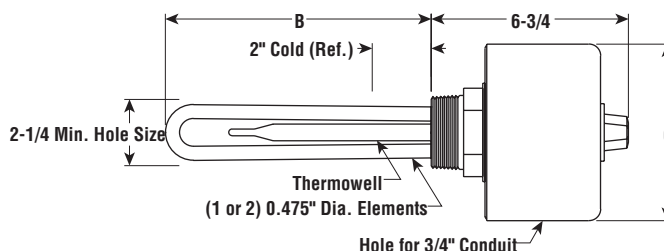

SCREW PLUG

Same-day shipping on stock item orders received before 4 pm CST. 3-day shipping on assembly-stock items.

Specifications and Ordering Information

							T2 — Temperature (60 - 250°F)			T1 — Temperature (0 - 100°F)		
kW	Volts	Phase	W/in²	No. Elem.	DIM B (In.)	Wt. (Lbs.)	Model	Stock	PCN	Model	Stock	PCN
E1 General Purpose												
1.5	120	1	48	1	12	5	ARMT-2155T2	NS	270035	ARMT-2155T1	NS	284760
1.5	208	1	48	1	12	5	ARMT-2155T2	NS	323264	ARMT-2155T1	NS	323272
1.5	240	1	48	1	12	5	ARMT-2155T2	S	270043	ARMT-2155T1	NS	284795
2	120	1	51	2	8	5	ARMT-2205-3T2	NS	270060	ARMT-2205-3T1	NS	284824
2	208	1	51	2	8	5	ARMT-2205-3T2	NS	323301	ARMT-2205-3T1	NS	323310
2	240	1	51	2	8	5	ARMT-2205-3T2	NS	270078	ARMT-2205-3T1	NS	284840
2	480	1	51	2	8	5	ARMT-2205-3T2	NS	284883	ARMT-2205-3T1	NS	284875
2.5	208	1	48	2	9-1/2	6	ARMT-2255T2	NS	323344	ARMT-2255T1	NS	323352
2.5	240	1	48	2	9-1/2	6	ARMT-2255T2	NS	270107	ARMT-2255T1	NS	284912
2.5	480	1	48	2	9-1/2	6	ARMT-2255T2	NS	284955	ARMT-2255T1	NS	284947
3	120	1	48	2	12	6	ARMT-2305T2	NS	270123	ARMT-2305T1	NS	284980
3	208	1	48	2	12	6	ARMT-2305T2	NS	323387	ARMT-2305T1	NS	323395
3	240	1	48	2	12	6	ARMT-2305T2	S	270131	ARMT-2305T1	NS	285000
3	480	1	48	2	12	6	ARMT-2305T2	NS	285034	ARMT-2305T1	NS	285026
4	208	1	48	2	18	7	ARMT-2405T2	NS	323424	ARMT-2405T1	NS	323432
4	240	1	48	2	18	7	ARMT-2405T2	S	270166	ARMT-2405T1	NS	285050
4	480	1	48	2	18	7	ARMT-2405T2	NS	285093	ARMT-2405T1	NS	285085
5	208	1	53	2	19-13/16	8	ARMT-2505T2	NS	323467	ARMT-2505T1	NS	323475
5	240	1	53	2	19-13/16	8	ARMT-2505T2	S	270190	ARMT-2505T1	NS	285122
5	480	1	53	2	19-13/16	8	ARMT-2505T2	S	274757	ARMT-2505T1	NS	285157
6	208	1	47	2	25-1/8	8	ARMT-2605T2	NS	323504	ARMT-2605T1	NS	323512
6	240	1	47	2	25-1/8	8	ARMT-2605T2	NS	270211	ARMT-2605T1	NS	285181
6	480	1	47	2	25-1/8	8	ARMT-2605T2	NS	285229	ARMT-2605T1	NS	285210
7	208	1	49	2	28	9	ARMT-2705T2	NS	323547	ARMT-2705T1	NS	323555
7	240	1	49	2	28	9	ARMT-2705T2	NS	270238	ARMT-2705T1	NS	285253
7	480	1	49	2	28	9	ARMT-2705T2	NS	285296	ARMT-2705T1	NS	285288
10	208	1	46	2	40-1/2	9	ARMT-2105T2	NS	323580	ARMT-2105T1	NS	323598
10	240	1	46	2	40-1/2	9	ARMT-2105T2	NS	270019	ARMT-2105T1	NS	284701
10	480	1	46	2	40-1/2	9	ARMT-2105T2	NS	274765	ARMT-2105T1	NS	284736
12	240	1	46	2	48	10	ARMT-2125T2¹	NS	310480	ARMT-2125T1¹	NS	310527
12	480	1	46	2	48	10	ARMT-2125T2	NS	310498	ARMT-2125T1	NS	310535
15	240	1	50	2	54	11	ARMT-21505T2¹	NS	310560	ARMT-21505T1¹	NS	310607
15	480	1	50	2	54	11	ARMT-21505T2	NS	310578	ARMT-21505T1	NS	310615

Stock Status: S = stock NS = non-stock
To Order—Specify model, volts, phase, kW, PCN and quantity.
1. Not UL Listed or CSA Certified (Exceeds 48 Amps).

"Under the U.S. Federal Safe Drinking Water Act, it is unlawful to install or use this product in any service that comes into contact with water for human consumption (including drinking, food or beverage preparation, hand washing, or teeth brushing). This product is intended exclusively for use in non-potable service."