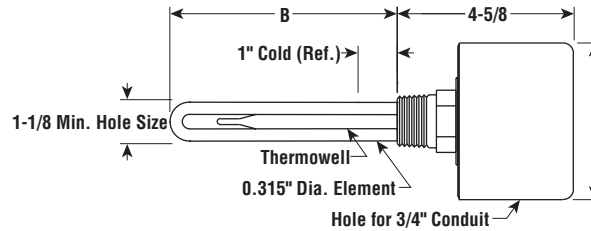

E1 — Dimensions (Inches)