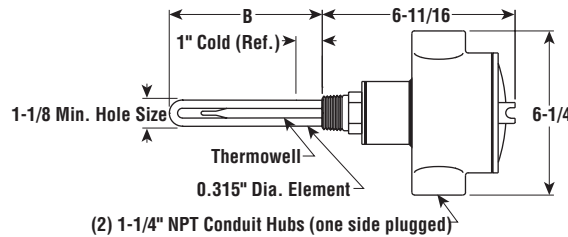

E2 — Dimensions (Inches)

Specifications and Ordering Information

							T4 — Temperature (60 - 187°F)			T5 — Temperature (60 - 240°F)			T8 — Temperature (0 - 127°F)		
kW	Volts	Phase	W/In²	No. Elem.	DIM B (In.)	Wt. (Lbs.)	Model	Stock	PCN	Model	Stock	PCN	Model	Stock	PCN
E1 General Purpose¹															
0.25	120	1	20	1	6-1/2	2	ARMTO-250T4	S	292883	ARMTO-250T5	NS	319003	ARMTO-250T8	NS	319011
0.375	120	1	20	1	9-1/2	3	ARMTO-375T4	S	292891	ARMTO-375T5	NS	319046	ARMTO-375T8	NS	319054
0.375	240	1	20	1	9-1/2	3	ARMTO-375T4	NS	292912	ARMTO-375T5	NS	319089	ARMTO-375T8	NS	319097
0.5	120	1	20	1	12-1/2	3	ARMTO-500T4	S	292904	ARMTO-500T5	NS	319126	ARMTO-500T8	S	319134
0.5	240	1	20	1	12-1/2	3	ARMTO-500T4	NS	292980	ARMTO-500T5	NS	319169	ARMTO-500T8	S	319177
1	120	1	20	1	25	3	ARMTO-1000T4	NS	038703	ARMTO-1000T5	NS	038746	ARMTO-1000T8	NS	038789
1	240	1	20	1	25	3	ARMTO-1000T4	NS	038711	ARMTO-1000T5	NS	038754	ARMTO-1000T8	NS	038797
1.5	120	1	20	1	38	4	ARMTO-1500T4	NS	038720	ARMTO-1500T5	NS	038762	ARMTO-1500T8	NS	038800
1.5	240	1	20	1	38	4	ARMTO-1500T4	NS	038738	ARMTO-1500T5	NS	038770	ARMTO-1500T8	NS	038818
E2 Moisture Resistant/Explosion Resistant²															
0.25	120	1	20	1	6-1/2	5	ARMTO-250E2T4	S	292963	ARMTO-250E2T5	NS	319020	ARMTO-250E2T8	NS	319038
0.375	120	1	20	1	9-1/2	5	ARMTO-375E2T4	NS	292939	ARMTO-375E2T5	NS	319062	ARMTO-375E2T8	NS	319070
0.375	240	1	20	1	9-1/2	5	ARMTO-375E2T4	NS	292920	ARMTO-375E2T5	NS	319100	ARMTO-375E2T8	NS	319118
0.5	120	1	20	1	12-1/2	5	ARMTO-500E2T4	S	292971	ARMTO-500E2T5	NS	319142	ARMTO-500E2T8	NS	319150
0.5	240	1	20	1	12-1/2	5	ARMTO-500E2T4	NS	292998	ARMTO-500E2T5	NS	319185	ARMTO-500E2T8	NS	319193
1	120	1	20	1	25	6	ARMTO-1000E2T4	NS	038826	ARMTO-1000E2T5	NS	038869	ARMTO-1000E2T8	NS	038906
1	240	1	20	1	25	6	ARMTO-1000E2T4	NS	038834	ARMTO-1000E2T5	NS	038877	ARMTO-1000E2T8	NS	038914
1.5	120	1	20	1	38	7	ARMTO-1500E2T4	NS	038842	ARMTO-1500E2T5	NS	038885	ARMTO-1500E2T8	NS	038922
1.5	240	1	20	1	38	7	ARMTO-1500E2T4	NS	038850	ARMTO-1500E2T5	NS	038893	ARMTO-1500E2T8	NS	038930

Stock Status: S = stock NS = non-stock
To Order—Specify model, volts, phase, kW, PCN and quantity.

1. Heaters with General Purpose Enclosures are UL Listed and CSA Certified.
2. Heaters with Moisture Resistant/Explosion Resistant Enclosures are ^CCSA_{US}® Certified.

Same-day shipping on stock item orders received before 4 pm CST.
3-day shipping on assembly-stock items.